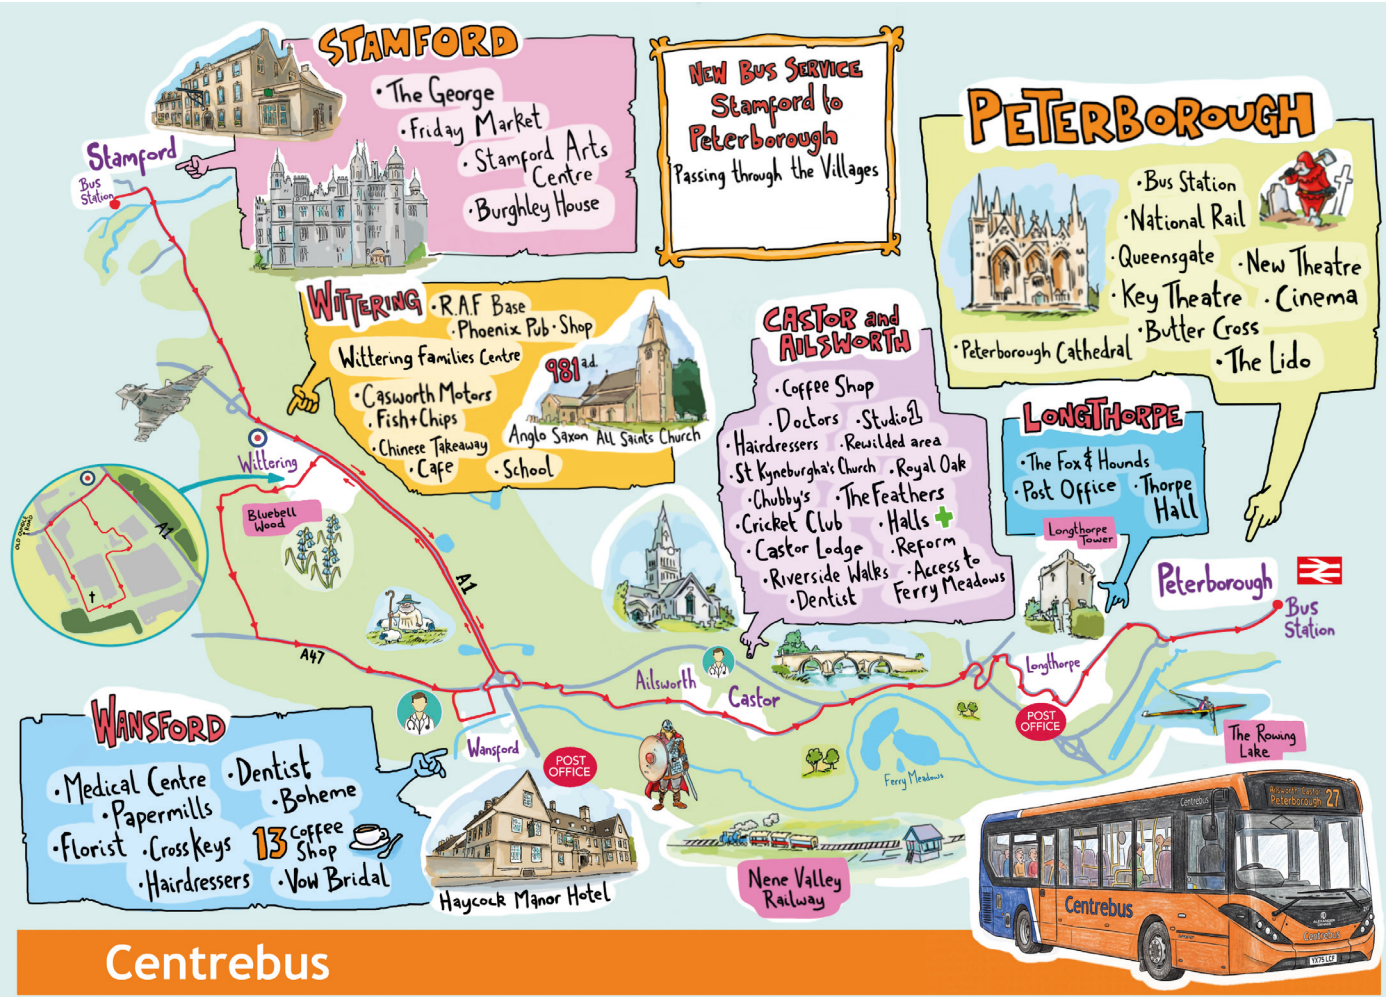

# 27 Stamford and Peterborough

Welcome to this handy guide for your local bus service between **Stamford** and **Peterborough**, serving Wittering, Wansford, Ailsworth, Castor and Longthorpe.

With our modern, clean buses, contactless payments, friendly drivers & low fares, our buses are the perfect way to get out and about for less.

## Peterborough | Stamford

via **Longthorpe** | **Castor** | **Ailsworth** | **Wansford** | **Wittering**

27

**Mondays to Fridays** except public holidays

**Saturdays**

	Sch	SH					
<b>Kings School</b>	-	-	-	1535	-	-	-
<b>Peterborough</b> Queensgate Bus Stn	0840	1100	1317	1545	1545	1720	1835
<b>Longthorpe</b> Fox and Hounds	0850	1110	1327	1555	1555	1730	1845
<b>Thorpe Wood</b> opp. Police Station*	0851	1111	1328	1556	1556	1731	1846
<b>Castor</b> Village Hall	0856	1116	1333	1601	1601	1736	1849
<b>Ailsworth</b> opp. Bus Shelter	0857	1117	1334	1602	1602	1737	1850
<b>Wansford</b> Old North Rd	0905	1125	1342	1610	1610	1745	1858
<b>Wansford</b> Robins Field	0907	1127	1344	1612	1612	1747	1900
<b>Wittering</b> Exeter Road	0916	1136	1353	1621	1621	1756	R
<b>Wittering</b> Spar Shop	0920	1140	1357	-	-	1800	R
<b>Stamford</b> Bus Station	0932	1152	1409	-	-	1813	WT

**Sch** Schooldays only

**SH** School Holidays only

**R** This bus will stop here only by request - please ask the driver whilst boarding

**WT** This bus terminates at **Wittering** Townsend Road

\* Approximate times

**27** Stamford | Peterborough  
via Wittering | Wansford | Ailsworth | Castor | Longthorpe